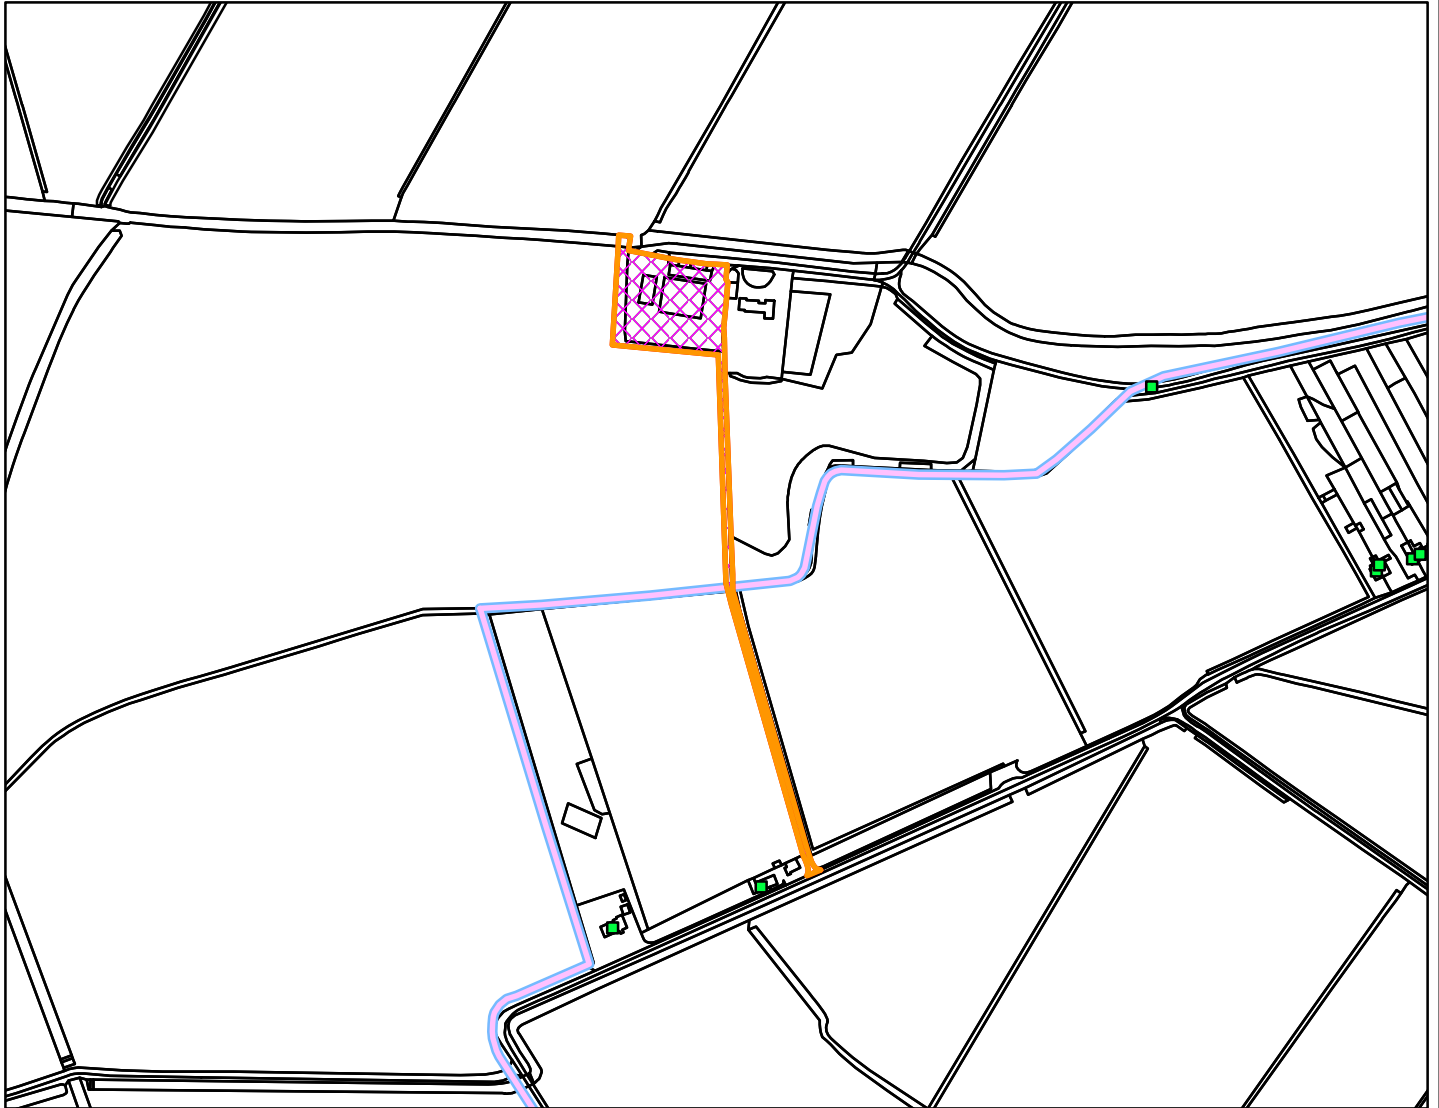

23/02010/F

Borough Council of  
King's Lynn &  
West Norfolk

Long Beach Farm Thurlands Drove Upwell PE14 9AP

**Legend**

**Scale:** 1:5,000

Reproduced from the Ordnance Survey map with permission of the Controller of His Majesty's Stationery Office © Crown Copyright 2023.

Unauthorised reproduction infringes Crown Copyright and may lead to prosecution or civil proceedings.

Organisation	BCKLWN
Department	Department
Comments	Not Set
Date	14/12/2023
MSA Number	0100024314